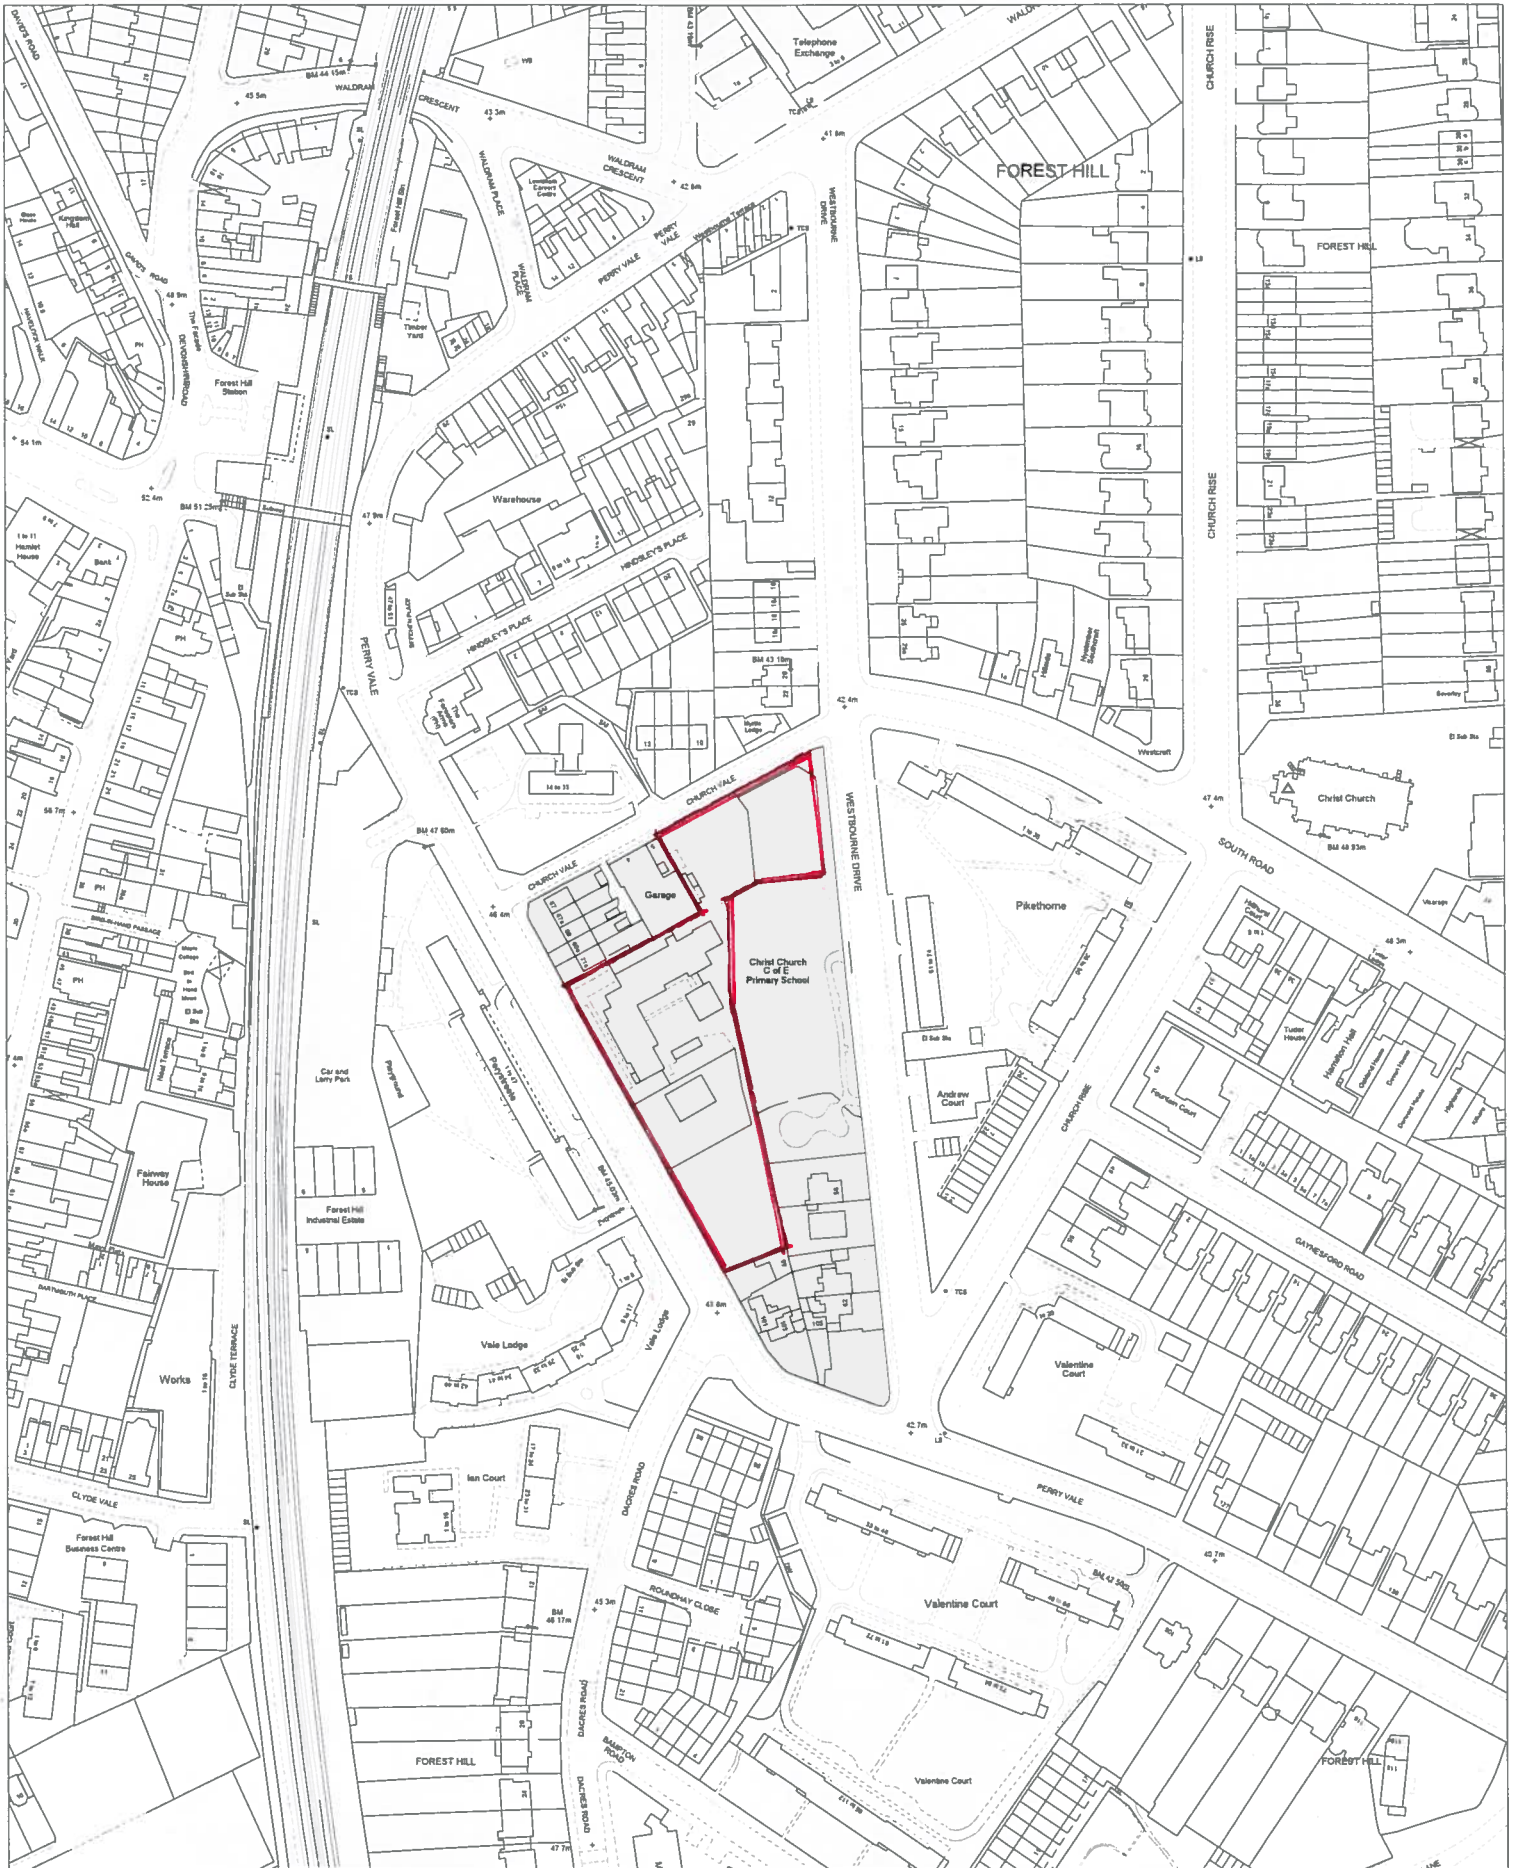

St. Georges Church of England Primary School

Date: 13/04/15

Scale: 2500
Base on the
Ordnance Survey map
Licence no: 100017710
London, SE6 4RU